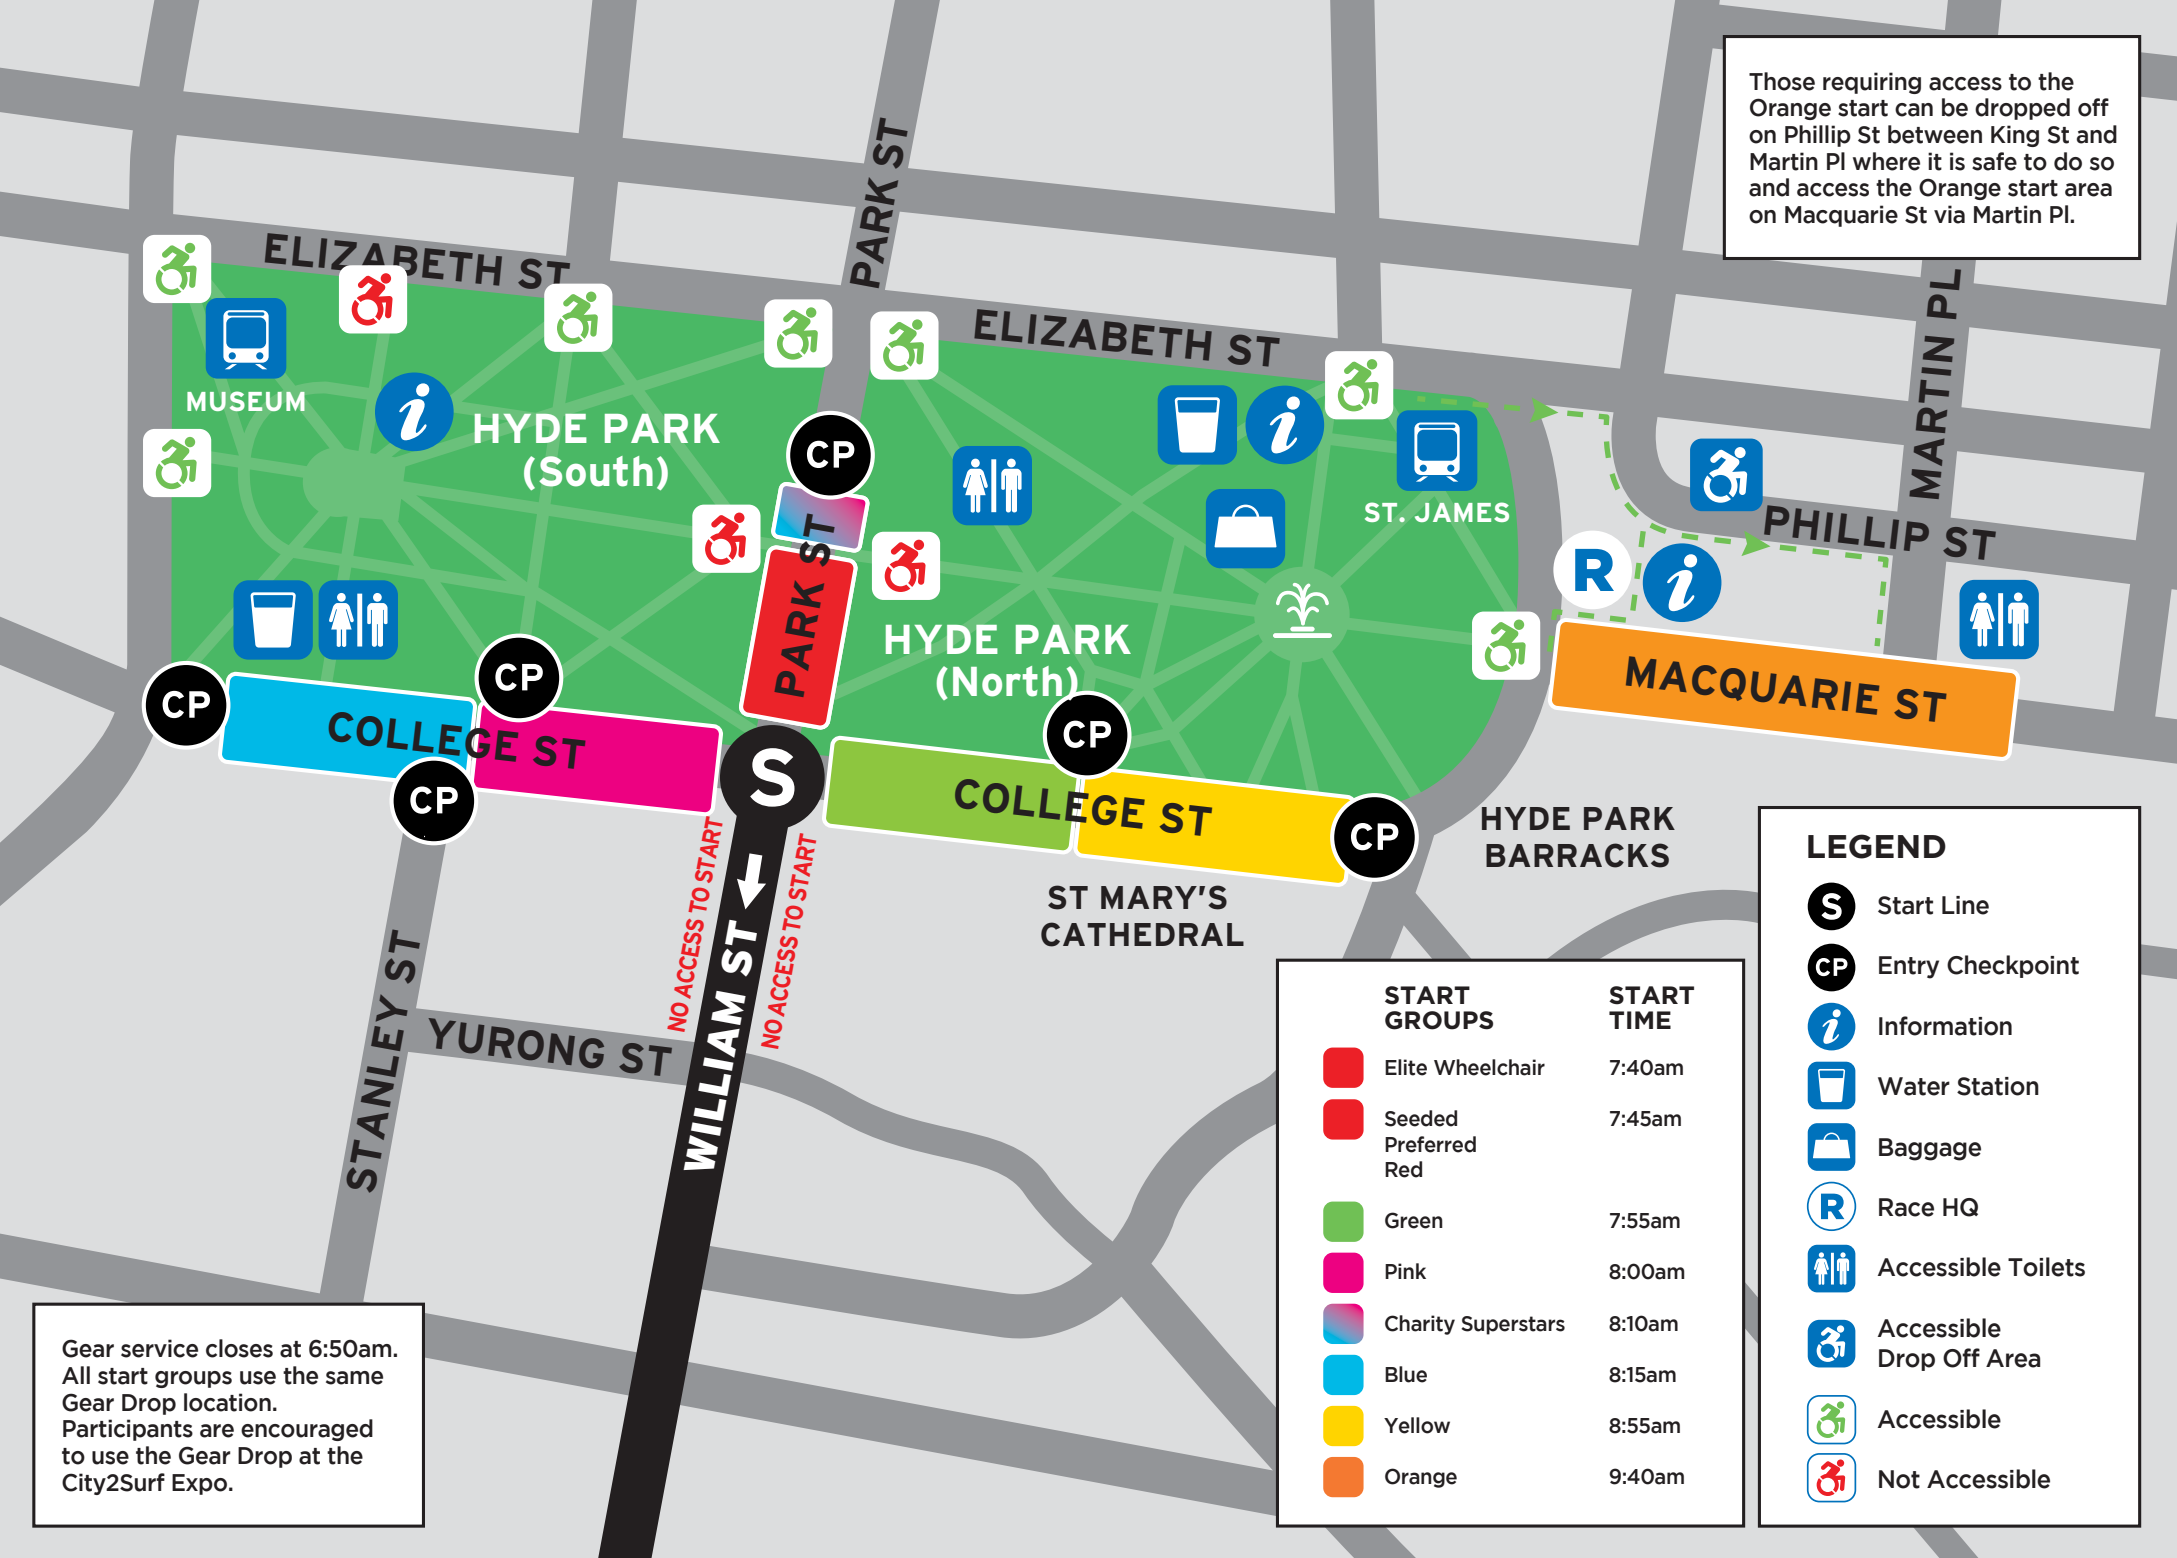

Those requiring access to the Orange start can be dropped off on Phillip St between King St and Martin Pl where it is safe to do so and access the Orange start area on Macquarie St via Martin Pl.

Gear service closes at 6:50am. All start groups use the same Gear Drop location. Participants are encouraged to use the Gear Drop at the City2Surf Expo.

START GROUPS	START TIME
Elite Wheelchair	7:40am
Seeded Preferred Red	7:45am
Green	7:55am
Pink	8:00am
Charity Superstars	8:10am
Blue	8:15am
Yellow	8:55am
Orange	9:40am

LEGEND

- S** Start Line
- CP** Entry Checkpoint
- i** Information
- Water Station** (Water Cup Icon)
- Baggage** (Shopping Bag Icon)
- R** Race HQ
- Accessible Toilets** (Toilet Icon)
- Accessible Drop Off Area** (Wheelchair Icon)
- Accessible** (Green Wheelchair Icon)
- Not Accessible** (Red Wheelchair Icon)

NO ACCESS TO START
WILLIAM ST
 NO ACCESS TO START