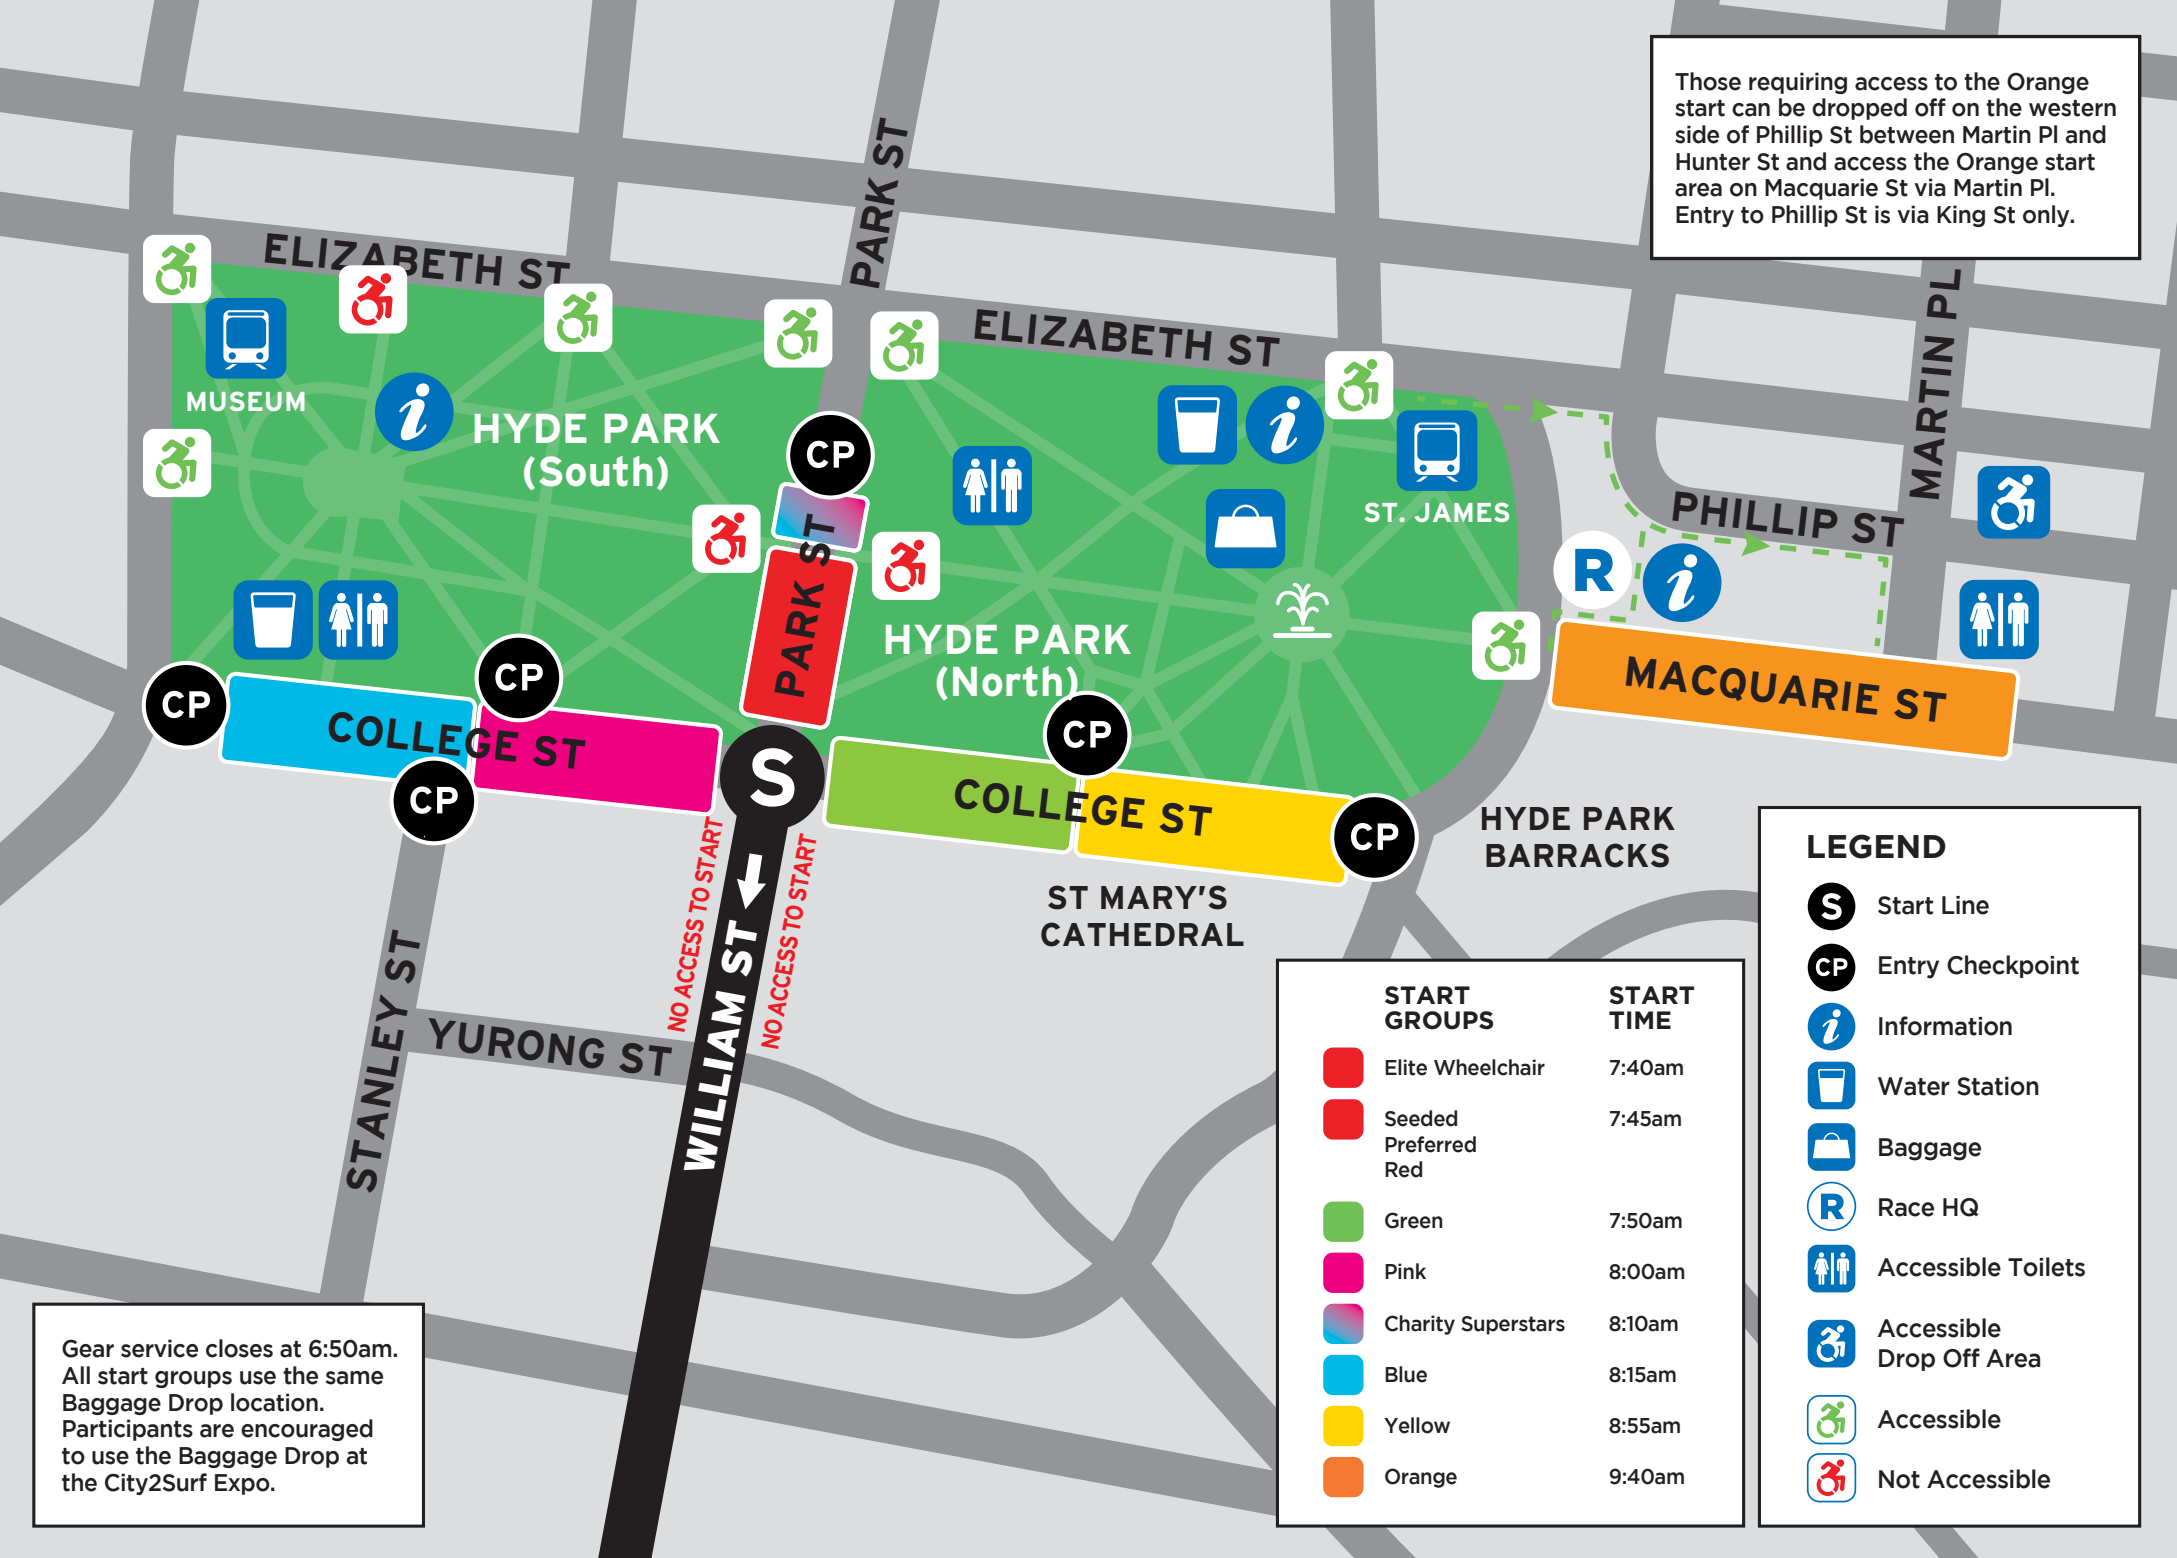

Those requiring access to the Orange start can be dropped off on the western side of Phillip St between Martin Pl and Hunter St and access the Orange start area on Macquarie St via Martin Pl. Entry to Phillip St is via King St only.

Gear service closes at 6:50am. All start groups use the same Baggage Drop location. Participants are encouraged to use the Baggage Drop at the City2Surf Expo.

START GROUPS	START TIME
Elite Wheelchair	7:40am
Seeded Preferred Red	7:45am
Green	7:50am
Pink	8:00am
Charity Superstars	8:10am
Blue	8:15am
Yellow	8:55am
Orange	9:40am

LEGEND	
<b>S</b>	Start Line
<b>CP</b>	Entry Checkpoint
<b>i</b>	Information
<b>cup</b>	Water Station
<b>bag</b>	Baggage
<b>R</b>	Race HQ
<b>toilet</b>	Accessible Toilets
<b>wheelchair</b>	Accessible Drop Off Area
<b>green wheelchair</b>	Accessible
<b>red wheelchair</b>	Not Accessible

NO ACCESS TO START  
 WILLIAM ST ←  
 NO ACCESS TO START