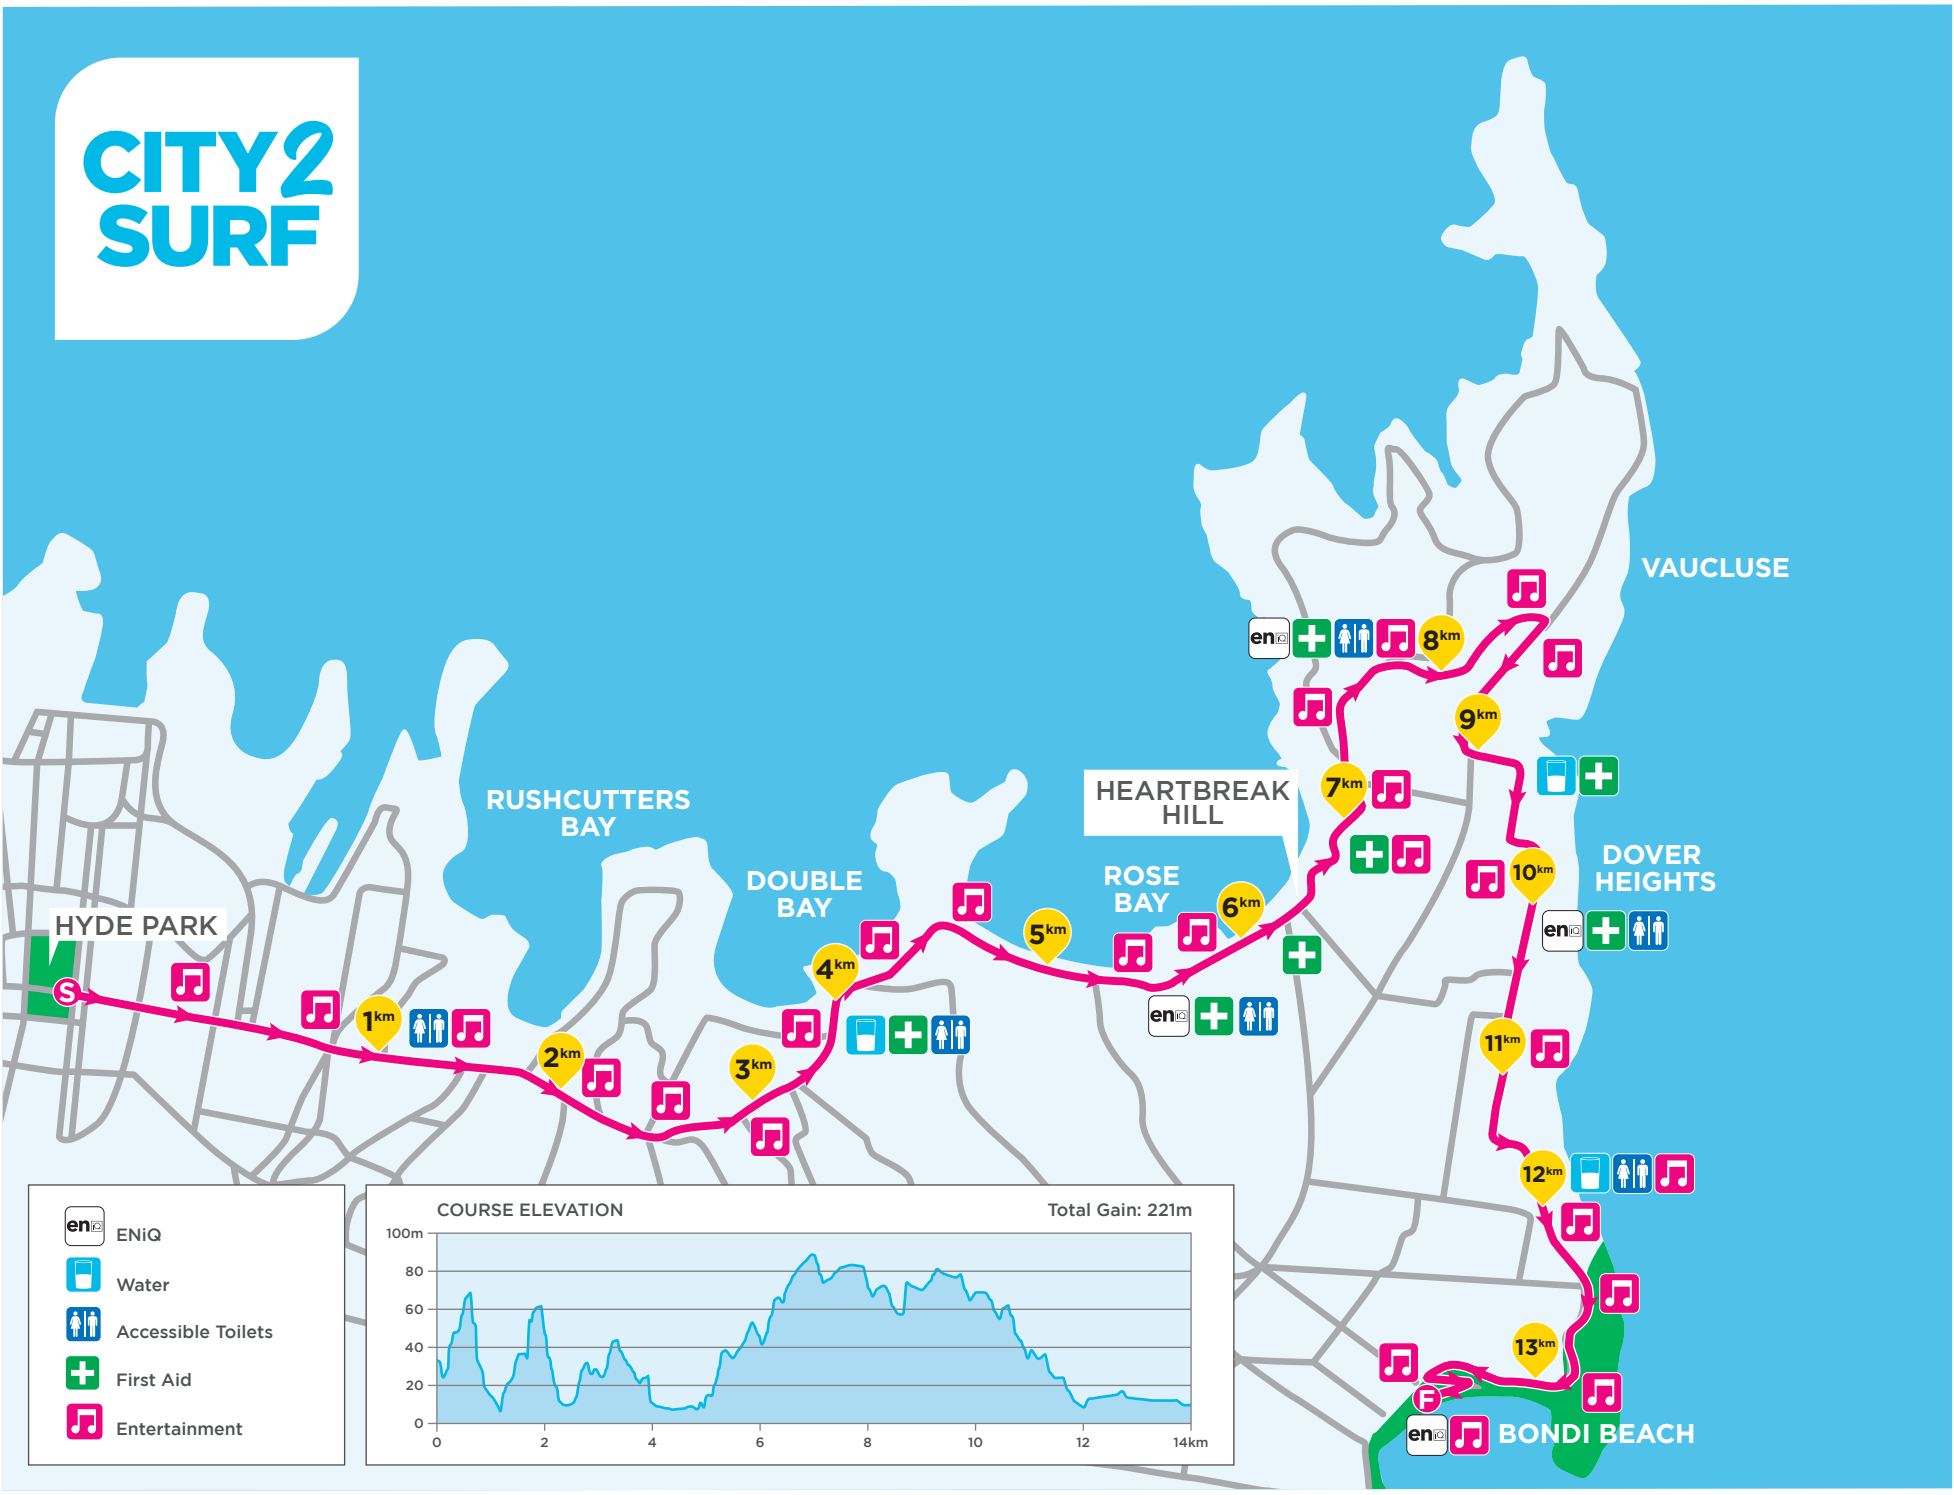

CITY2 SURF

- ENiQ
- Water
- Accessible Toilets
- First Aid
- Entertainment