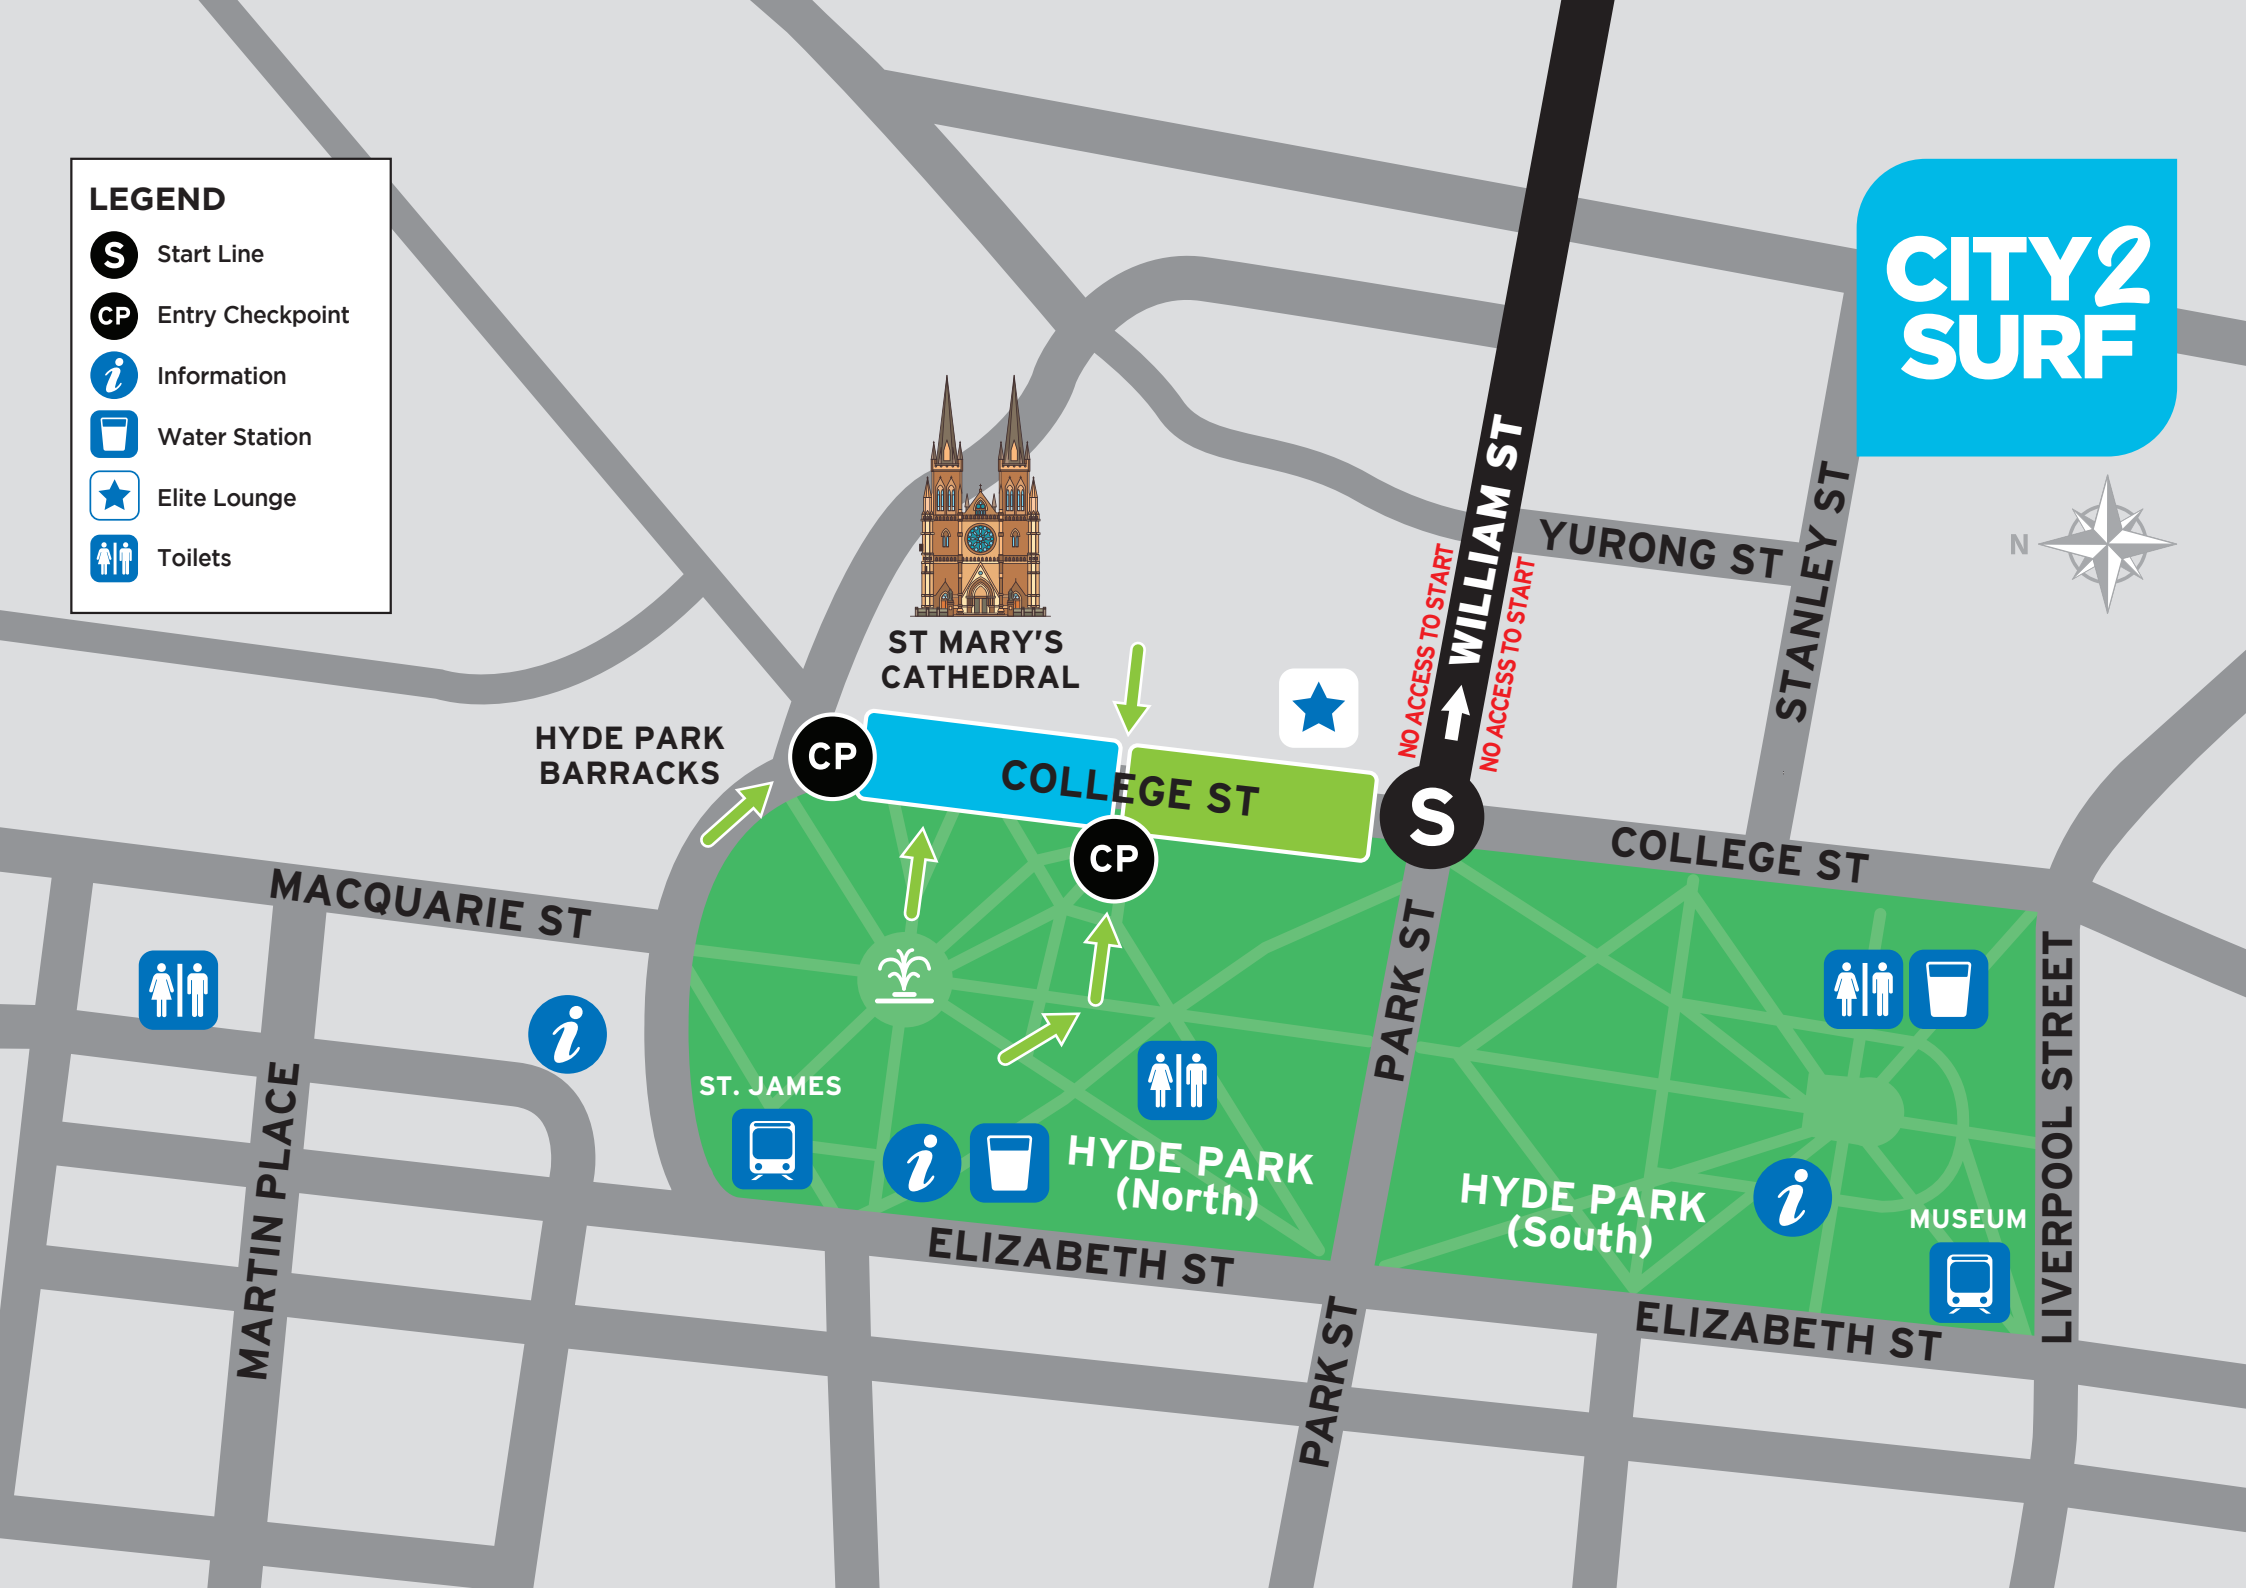

**LEGEND**

-  Start Line
-  Entry Checkpoint
-  Information
-  Water Station
-  Elite Lounge
-  Toilets

ST MARY'S CATHEDRAL

HYDE PARK BARRACKS

CP

COLLEGE ST

CP

NO ACCESS TO START

NO ACCESS TO START

S

WILLIAM ST

YURONG ST

STANLEY ST

COLLEGE ST

MACQUARIE ST

PARK ST

LIVERPOOL STREET

ST. JAMES

HYDE PARK (North)

HYDE PARK (South)

MUSEUM

MARTIN PLACE

ELIZABETH ST

PARK ST

ELIZABETH ST